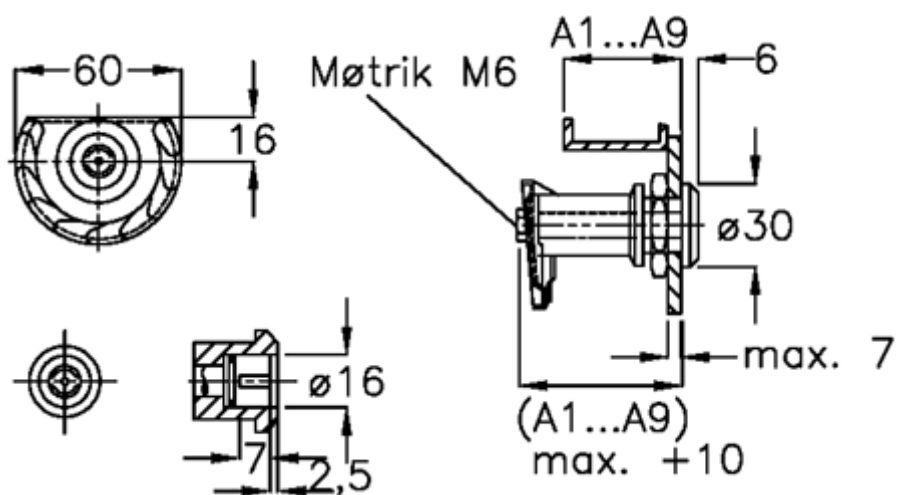

# Data Sheet

Article number: 209180351  
Description: E+G Door lock  
GN 119-VDE-A5-NI

## Measures

Door + frame thickness = 37-45

Measure type = A5